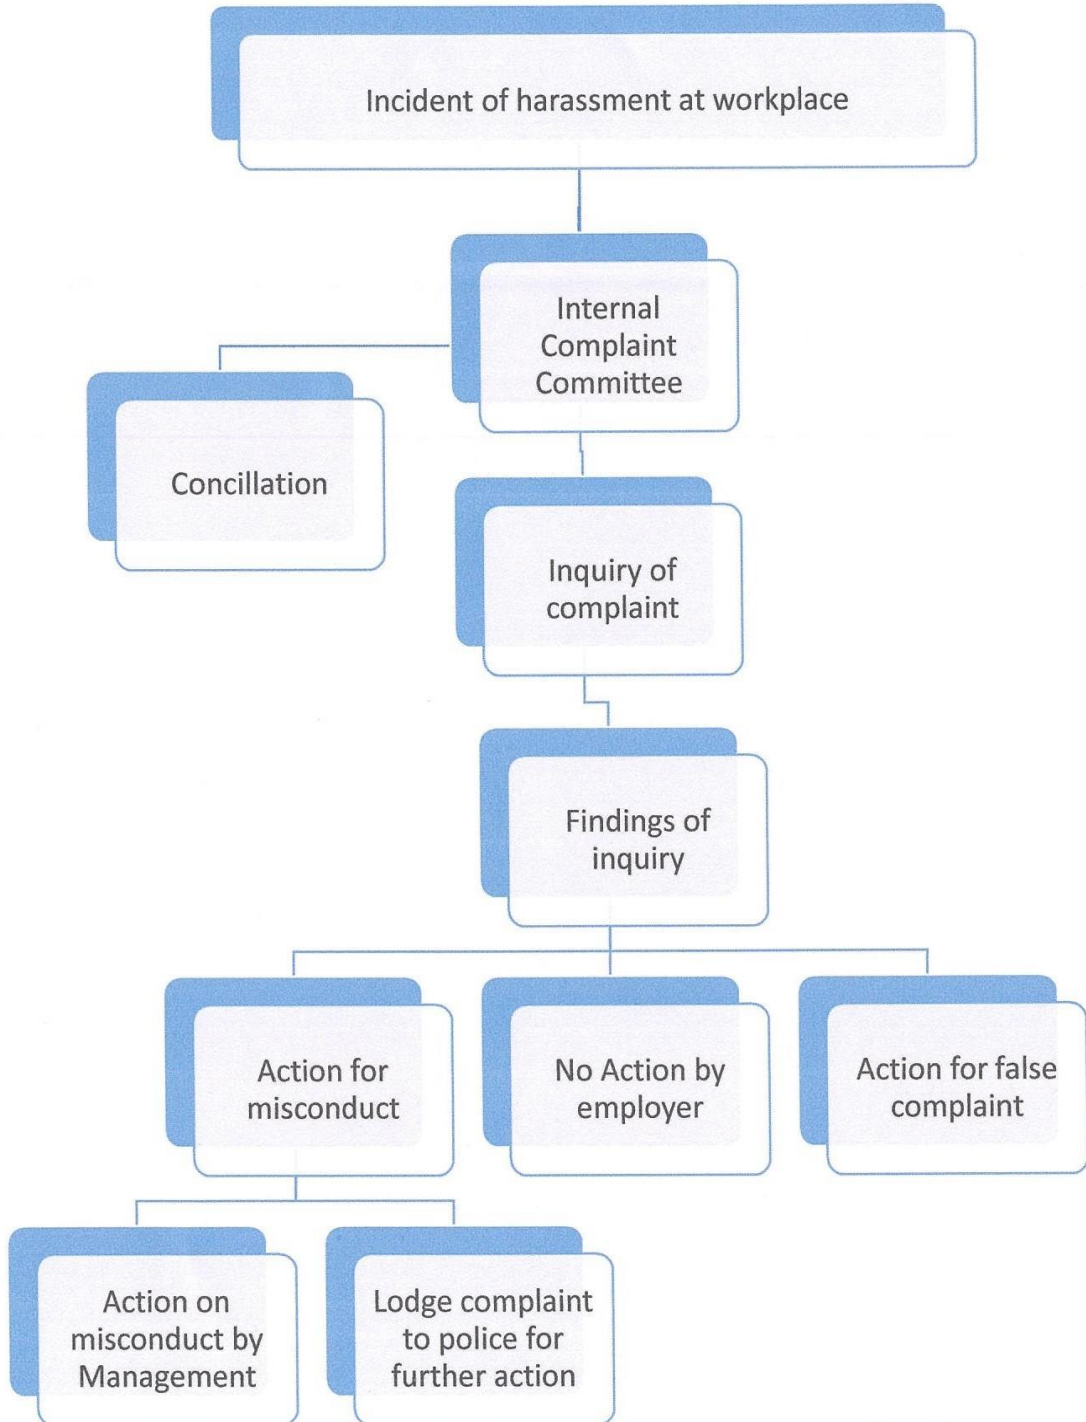

MECHANISM OF INTERNAL COMPLAINT COMMITTEE/ GENDER SENSITIZATION COMMITTEE AGAINST SEXUAL HARASSMENT/ WOMEN'S GRIEVANCE REDRESSAL CELL

PRINCIPAL
Shri Jain Vidya Prasarak Mandal
College of Education
Pune-411 033