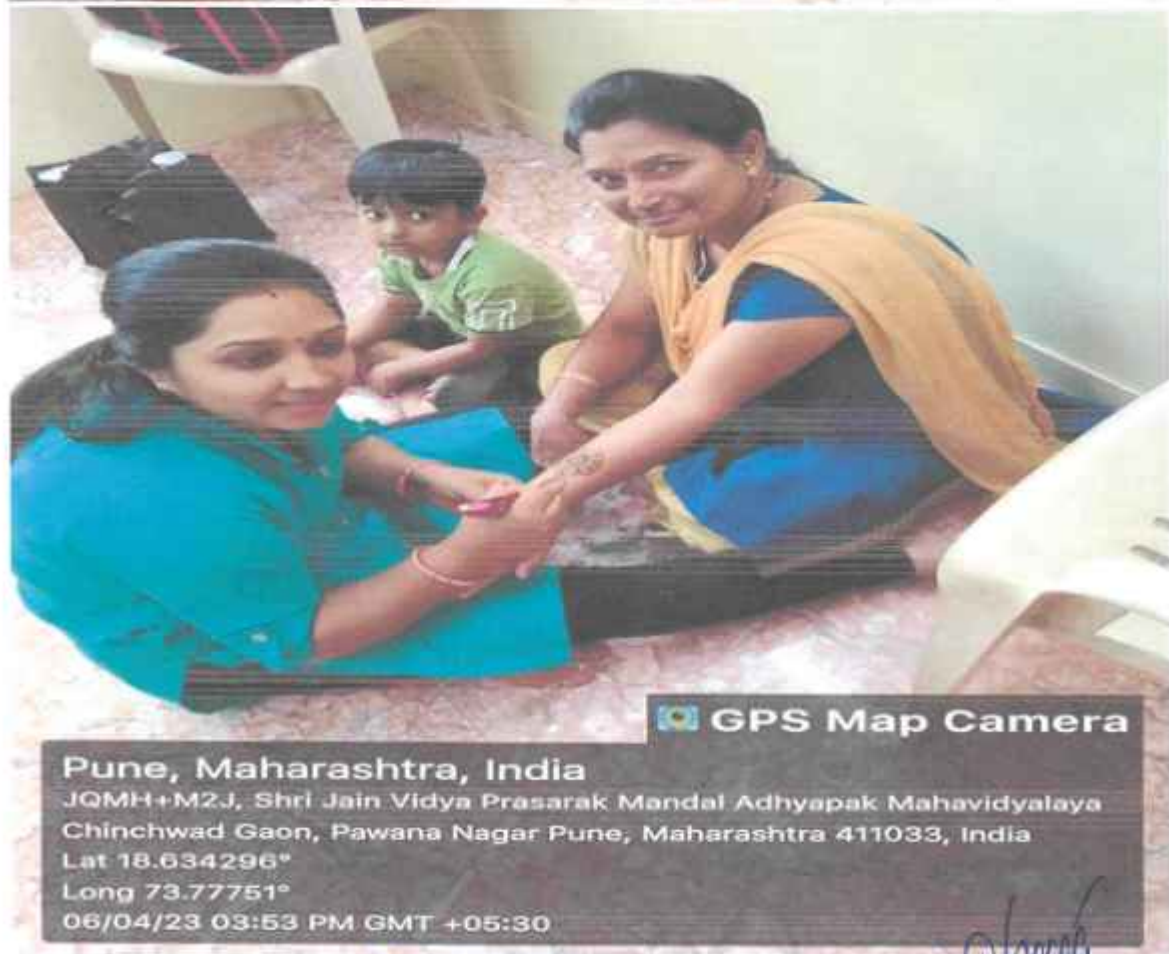

Mahavir Jayanti 06/04/2023 Mehandi Competition

PRINCIPAL
Shri Jain Vidya Prasarak Mandal
College of Education (B.Ed.)
Chinchwadgaon, Pune-33.

GPS Map Camera

Pune, Maharashtra, India

JQMH+M2J, Shri Jain Vidya Prasarak Mandal Adhyapak Mahavidyalaya
Chinchwad Gaon, Pawana Nagar Pune, Maharashtra 411033, India
Lat 18.634296°
Long 73.77751°
06/04/23 03:57 PM GMT +05:30