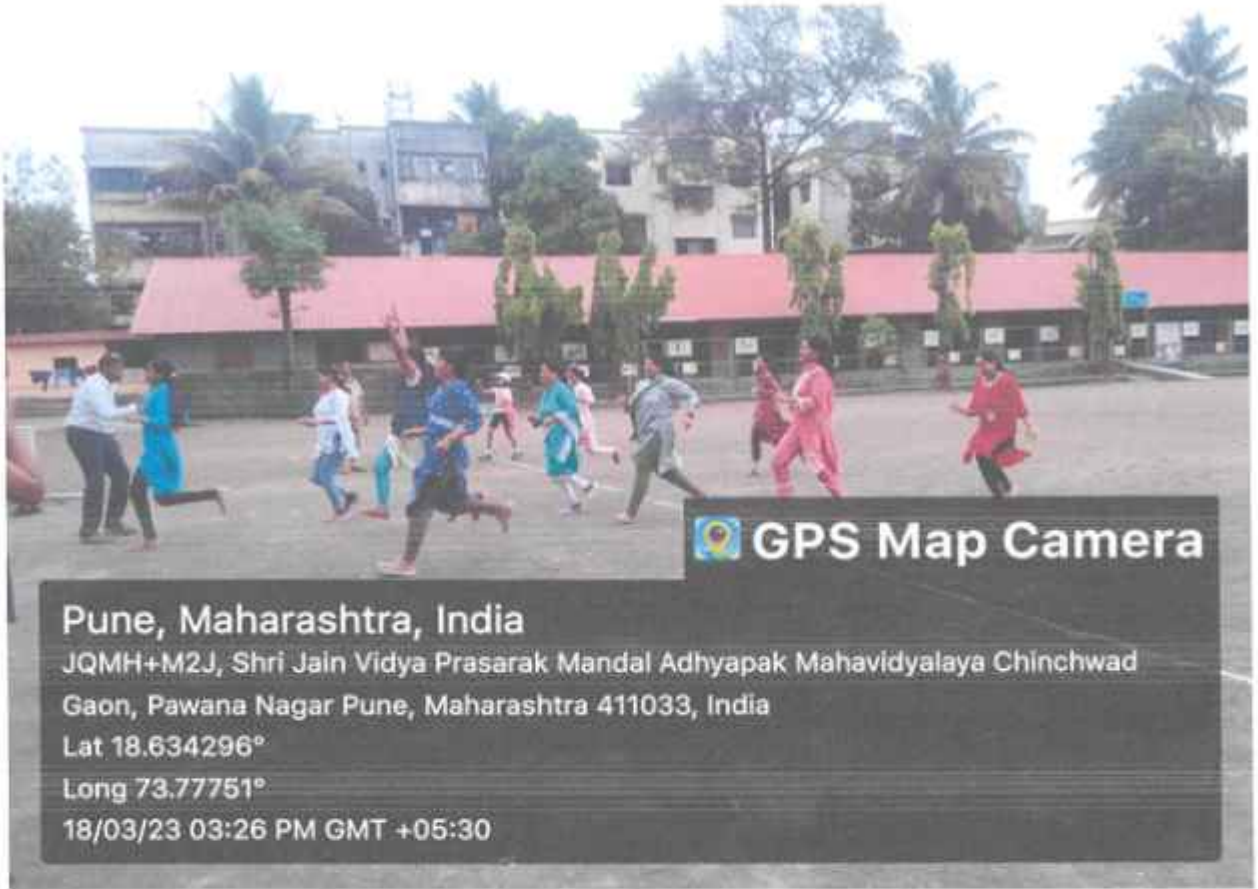

[Signature]
PRINCIPAL
Shri Jain Vidya Prasarak Mandal
College of Education (B.Ed.)
Chinchwadgaon, Pune-33.