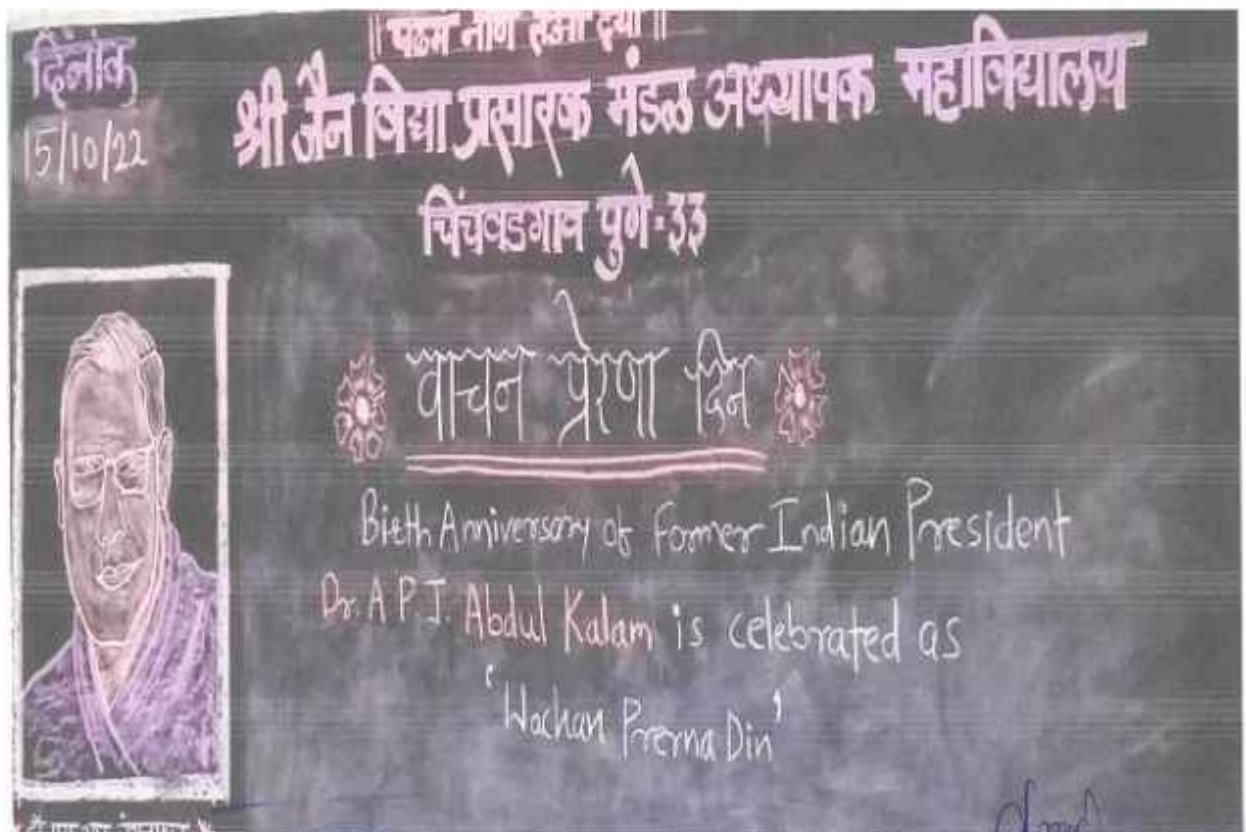

15.10.2022 Book Workshop