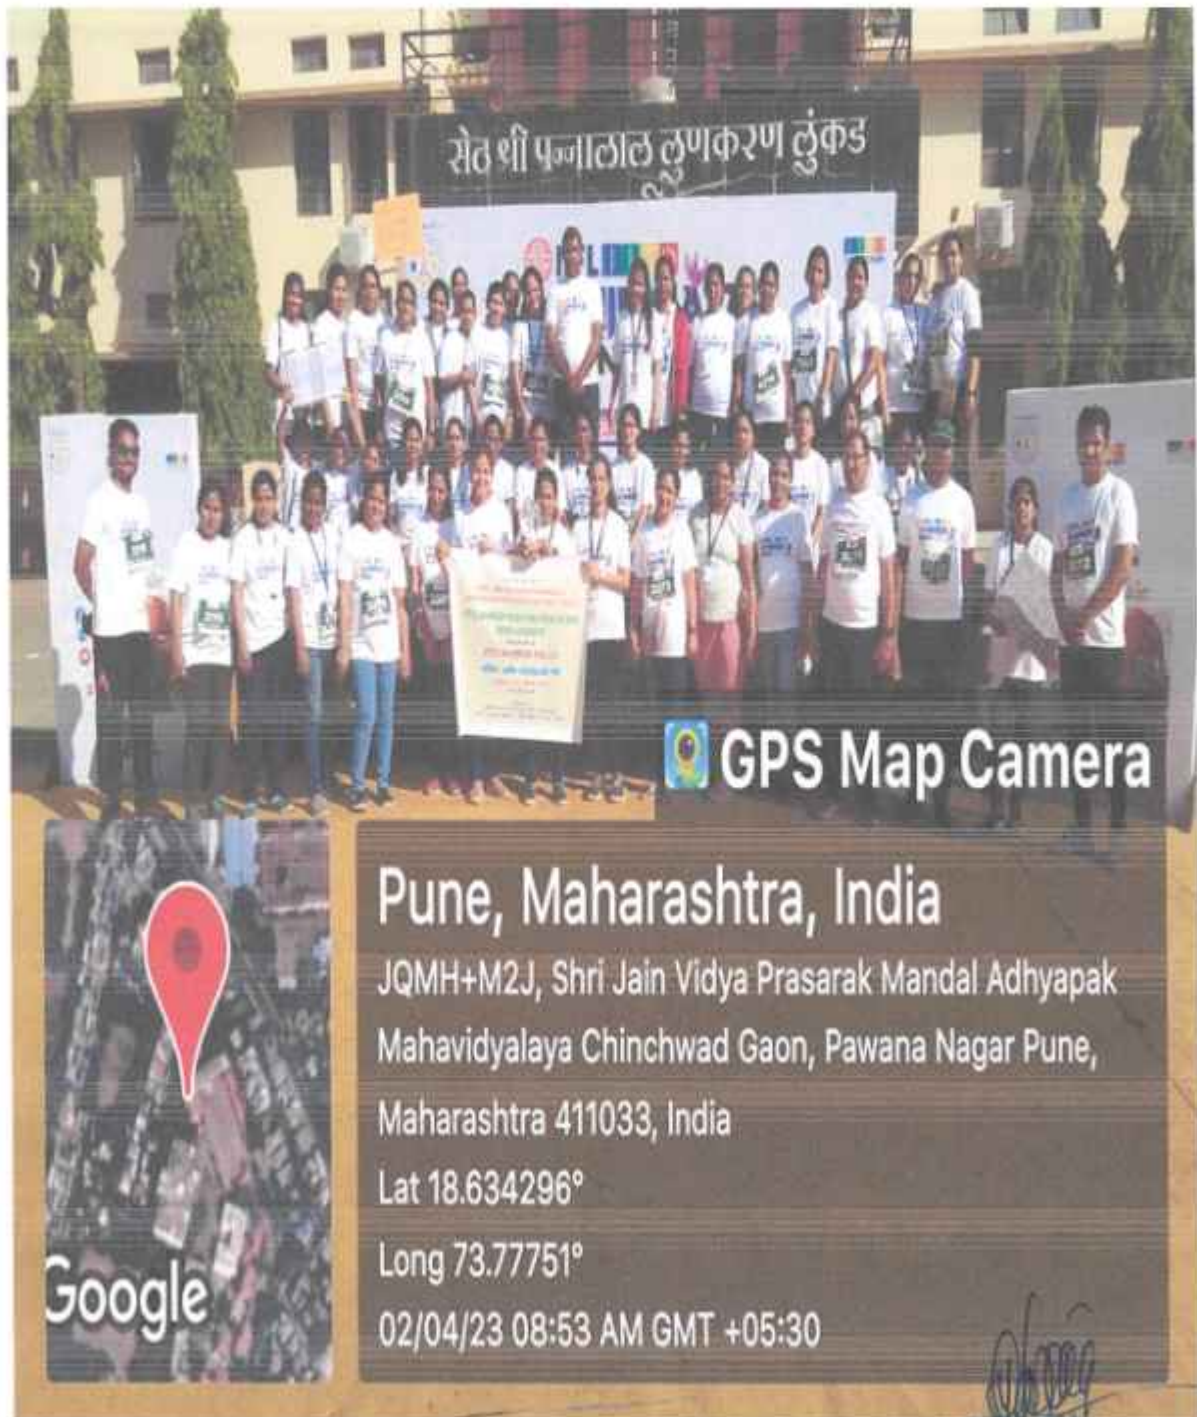

Mahaveer Jayanti 2nd april 2023

Mahavir Janma Kalyanak is one of the most important religious festivals in Jainism. It celebrates the birth of Mahavira, the twenty-fourth and last Tirthankara (supreme preacher) of present Avasarpiṇ. On the day our institute organised Ahimsa rally on dated 02nd april 2023. The aim of the rally to spread message of Ahimsa Parmo Dharma.

Ahimsa rally on dated 2nd april 2023