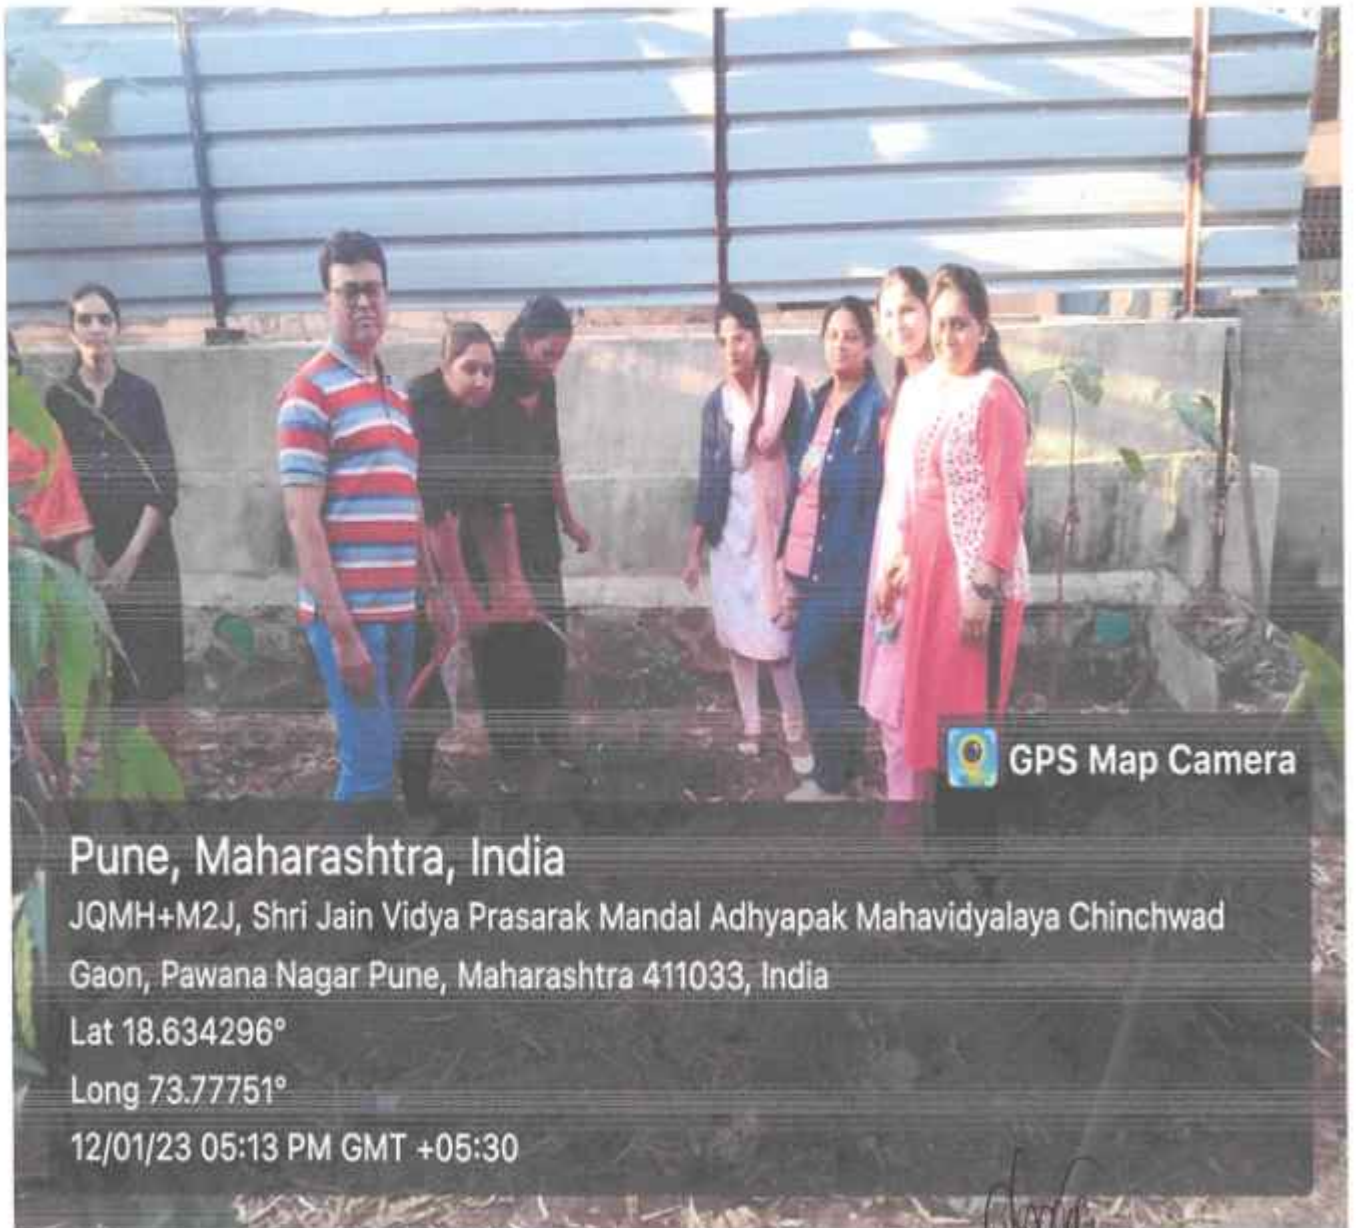

Youth Day 12/01/2023

Institute celebrated youth day every year on 12 Jan. The programme aimed to get information students about our great personalities Rashtrmata Jijabai & Youth icon Swami Vivekananda's work. It was celebrated to promote Swami Vivekananda's ideas, teachings, and way of life among young people. On this occasion various programs were organised by college.

Youth Day Birth Anniversary of Swami Vivekanand & Rajmata Jijau

12/01/2023.

Tree plantation

[Signature]
PRINCIPAL
Shri Jain Vidhya Prasarak Mandal
College of Education (B.Ed.)
Chinchwadgaon, Pune-33.