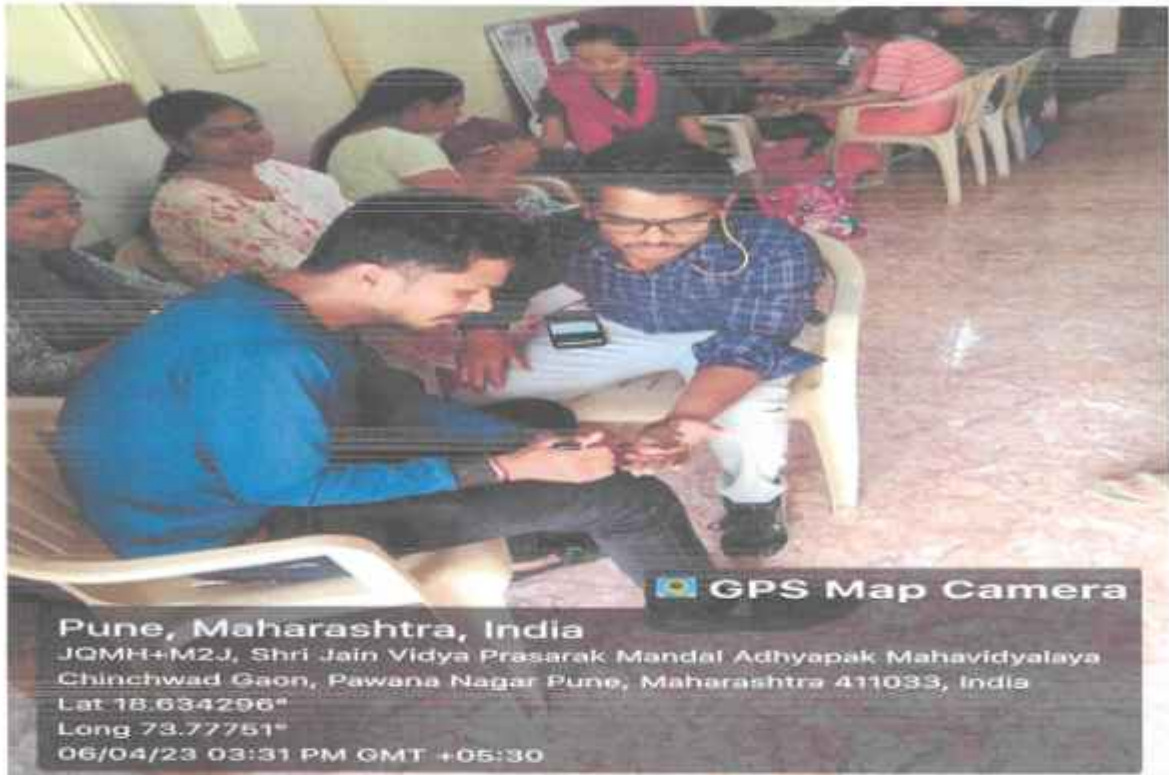

Mahavir Jayanti 06/04/2023 Mehandi Competition

PRINCIPAL
Shri Jain Vidya Prasarak Mandal
College of Education (B.Ed.)
Chinchwadgaon, Pune-33.