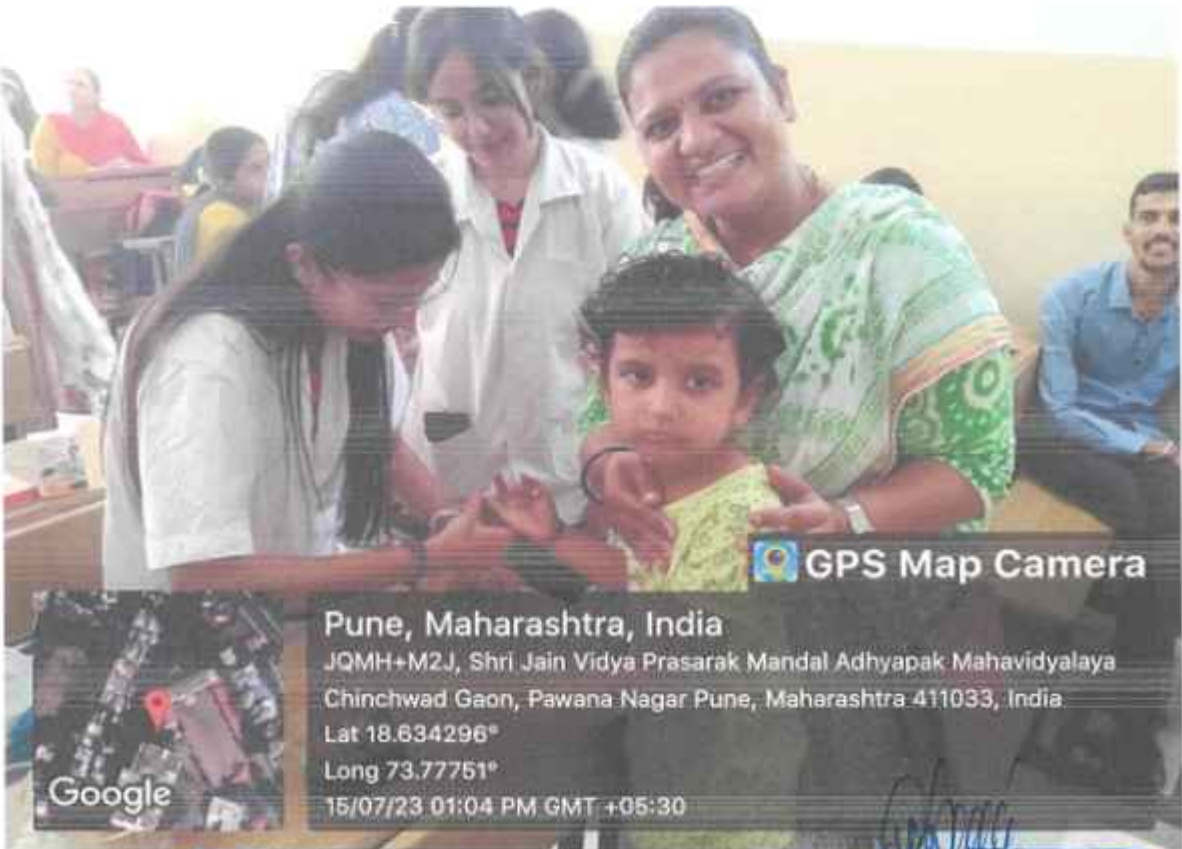

HB Checking Camp 15/07/2023

PRINCIPAL
Shri Jain Vidya Prasarak Mandal
College of Education (B.Ed.)
Chinchwadgaon, Pune-33.

PHARMACY
SCHEME
MP
2023-24
/2023

GPS Map Camera

Pune, Maharashtra, India

JQM+M2J, Shri Jain Vidya Prasarak Mandal Adhyapak Mahavidyalaya