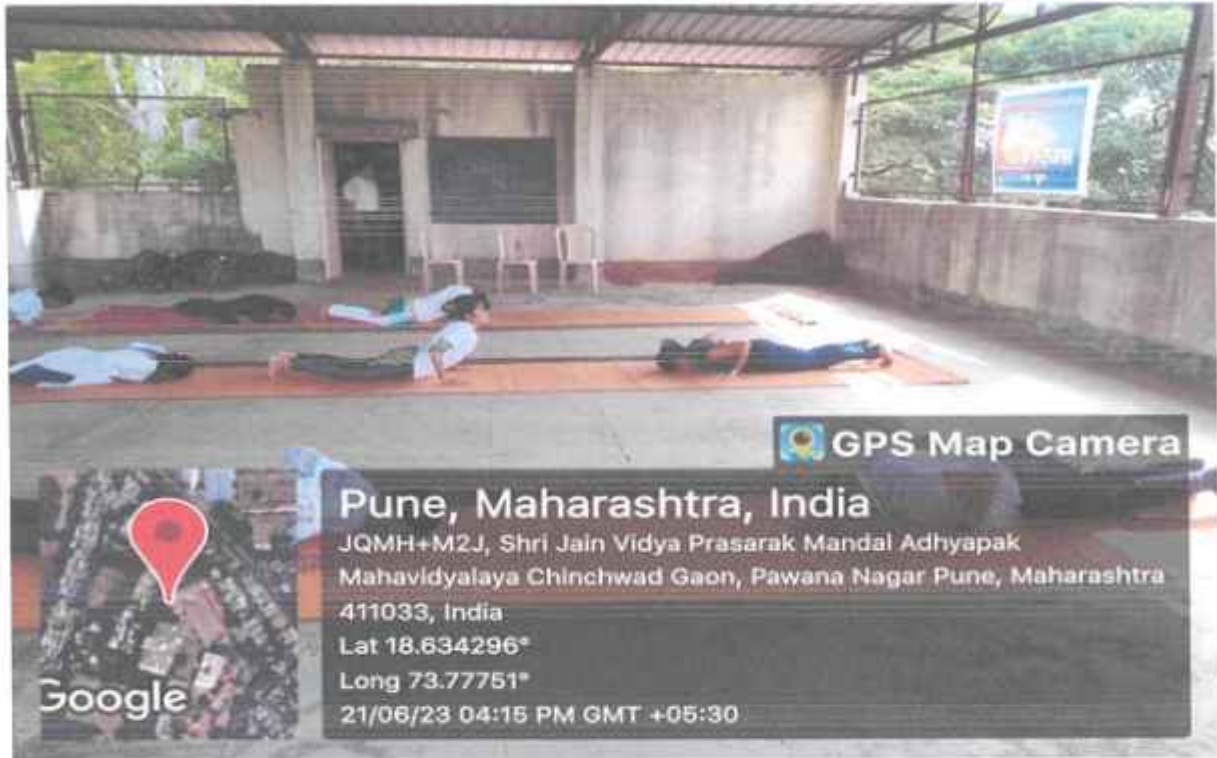

Yoga demonstrations by Alumni Pooja Thorat 21.06.2023

Meditation orientation by Dr. Pravin Kothawade 21.06.2023

PRINCIPAL
Shri Jain Vidya Prasarak Mandal
College of Education (B.Ed.)
Chinchwadgaon, Pune-33.

Yoga, Meditation orientation & Demonstration by Dr. Ajit Jagtap 21.06.2021

[Signature]
PRINCIPAL
Shri Jain Vidya Prasarak Mandal
College of Education (B.Ed.)
Chinchwadgaon, Pune-33.

Yoga, Meditation orientation & Demonstration by Uttam Bhosle 21.06.2022